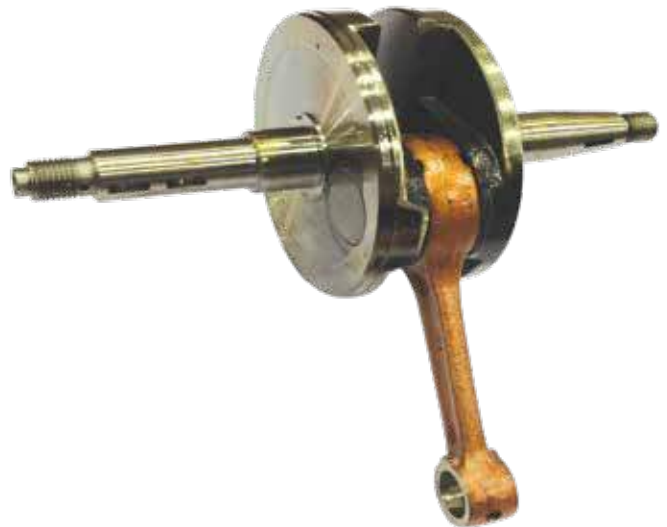

LIST 1

EX612 CRANK SHAFT ASSY.3W4S 205